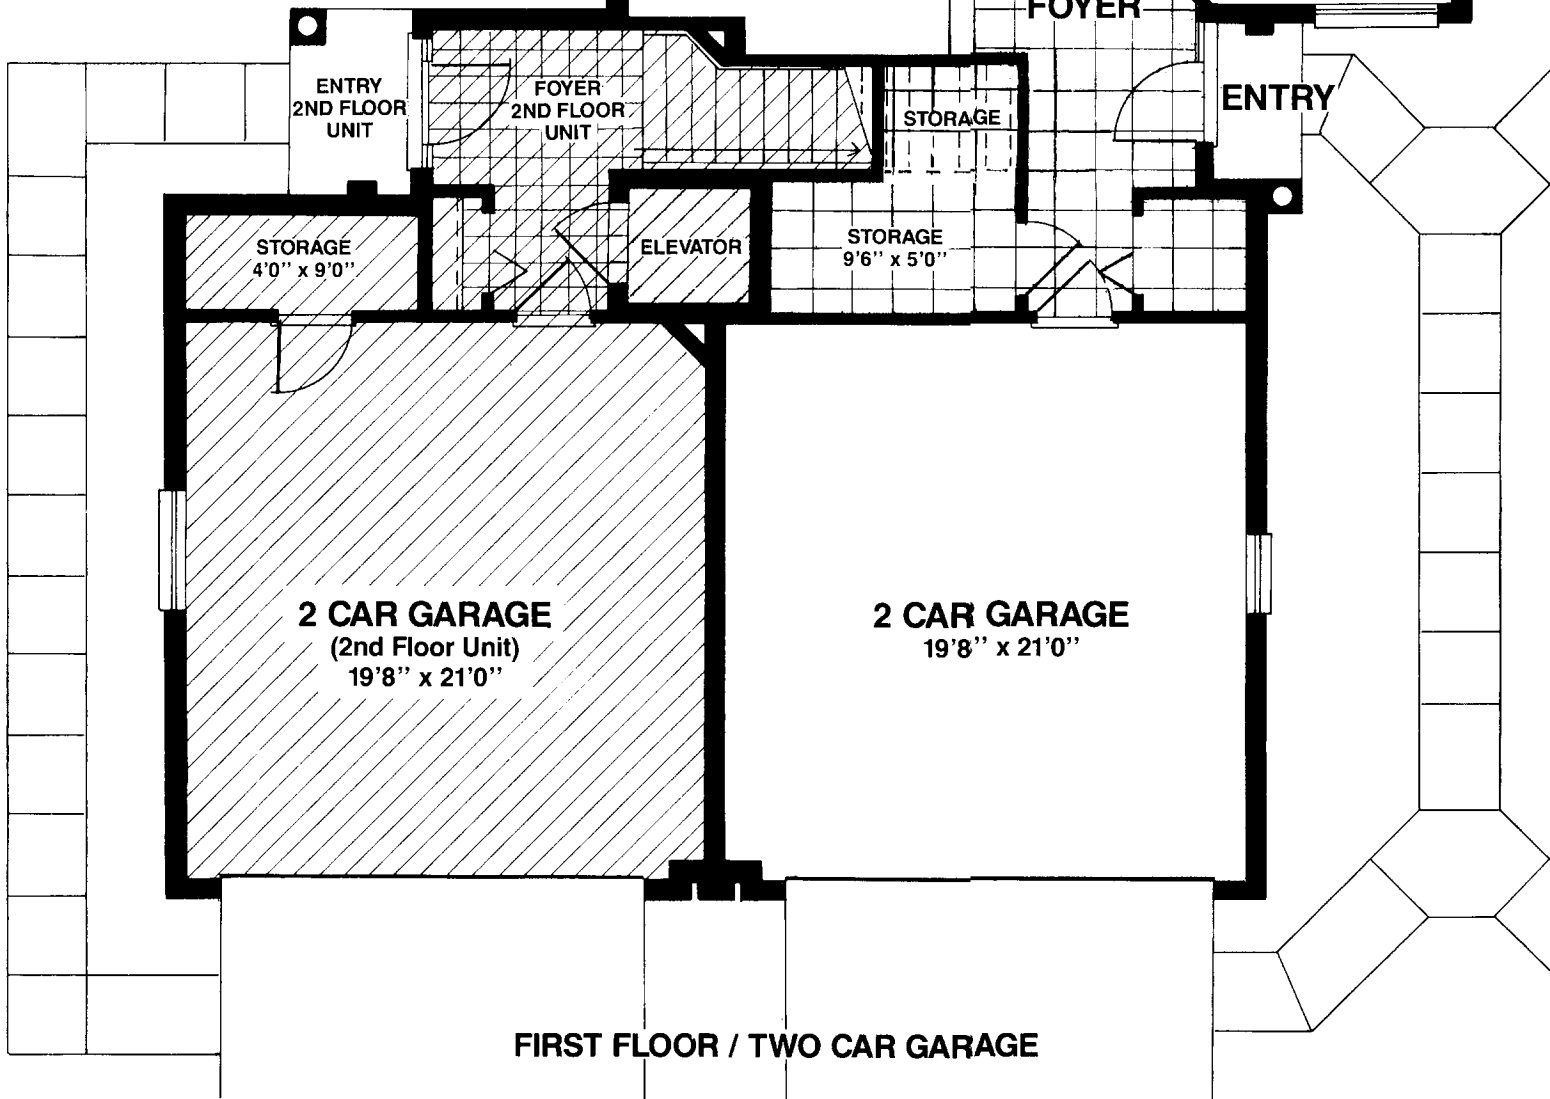

OPTIONAL
MASTER BATH

(Available in The Cabernet II
and The Bordeaux II model)

The Cabernet II

The Bordeaux II

3 Bedrooms, plus Den, 3 Baths
Attached Double Car Garage
Private Elevator

Air-Conditioned Living Area	2,442 sq. ft.
Lanai	173 sq. ft.
Loggia	35 sq. ft.
Garage	492 sq. ft.
Total	3,142 sq. ft.

The Cabernet II

2 Bedrooms, plus Den, 2 Baths
Attached Double Car Garage

Air-Conditioned Living Area	1,884 sq. ft.
Lanai	173 sq. ft.
Loggia	20 sq. ft.
Garage	288 sq. ft.
Total	2,365 sq. ft.

FIRST FLOOR / TWO CAR GARAGE