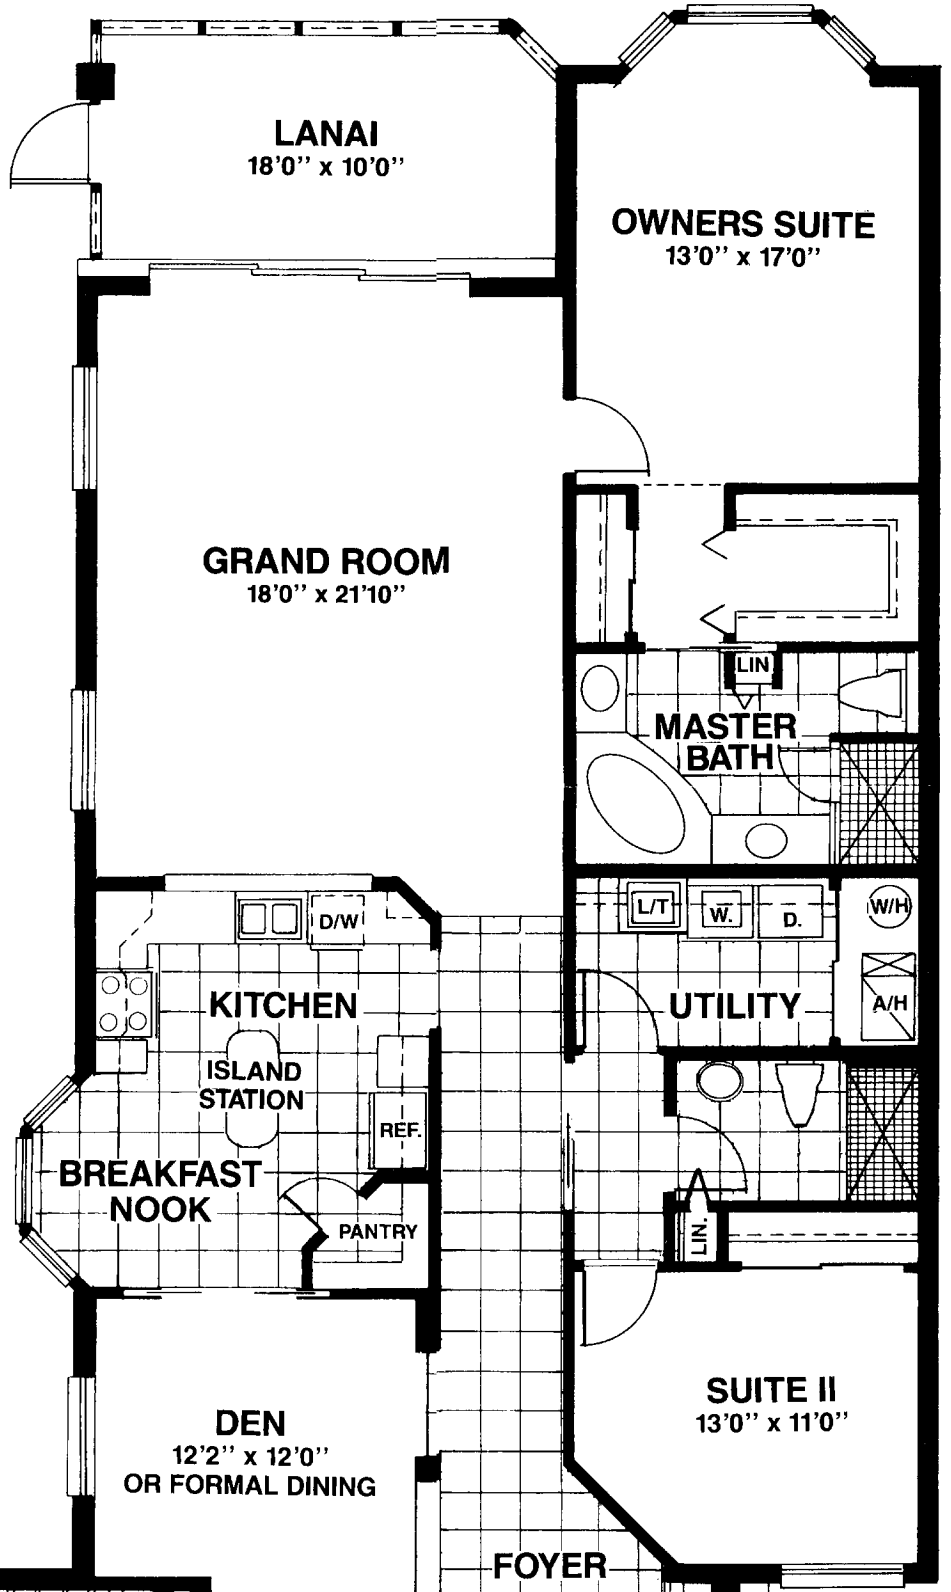

OPTIONAL
MASTER BATH

(Available in The Cabernet II
and The Bordeaux II model)

The Cabernet II

The Bordeaux II

3 Bedrooms, plus Den, 3 Baths
Attached Double Car Garage
Private Elevator

Air-Conditioned Living Area	2,442 sq. ft.
Lanai	173 sq. ft.
Loggia	35 sq. ft.
Garage	492 sq. ft.
Total	3,142 sq. ft.

The Cabernet II

2 Bedrooms, plus Den, 2 Baths
Attached Double Car Garage

Air-Conditioned Living Area	1,884 sq. ft.
Lanai	173 sq. ft.
Loggia	20 sq. ft.
Garage	288 sq. ft.
Total	2,365 sq. ft.

FIRST FLOOR / TWO CAR GARAGE