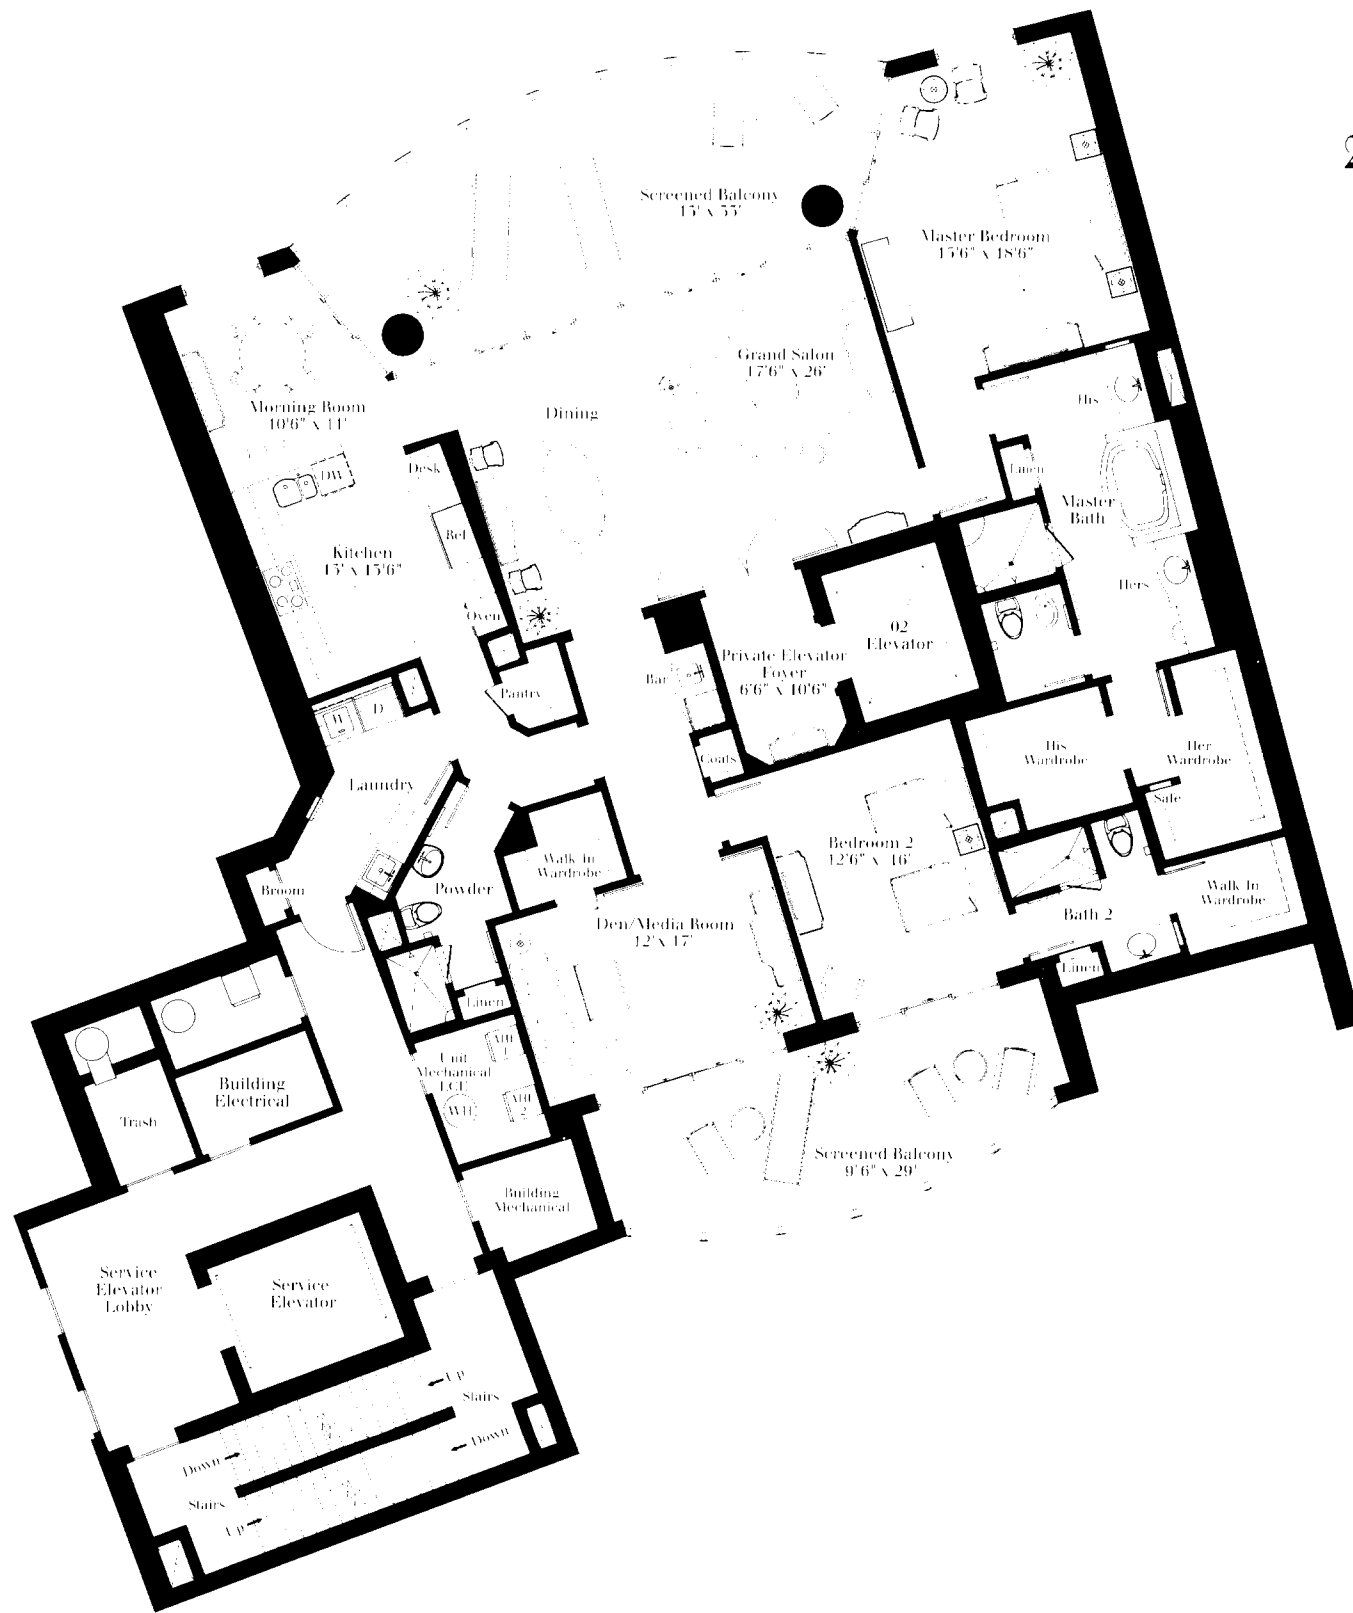

02 Residence

2 Bedrooms, 3 Baths and Den / Media Room
Convertible to 3rd Bedroom

Enclosed Area 2,870 Square Feet

Balcony Area 690 Square Feet

Total Residence 3,560 Square Feet

BEDROOM OPTION