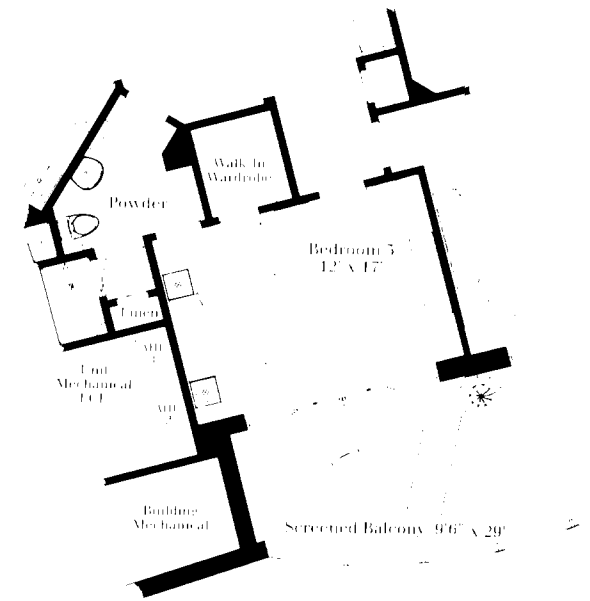

02 Residence

2 Bedrooms, 3 Baths and Den / Media Room
Convertible to 3rd Bedroom

Enclosed Area 2,870 Square Feet

Balcony Area 690 Square Feet

Total Residence 3,560 Square Feet

BEDROOM OPTION