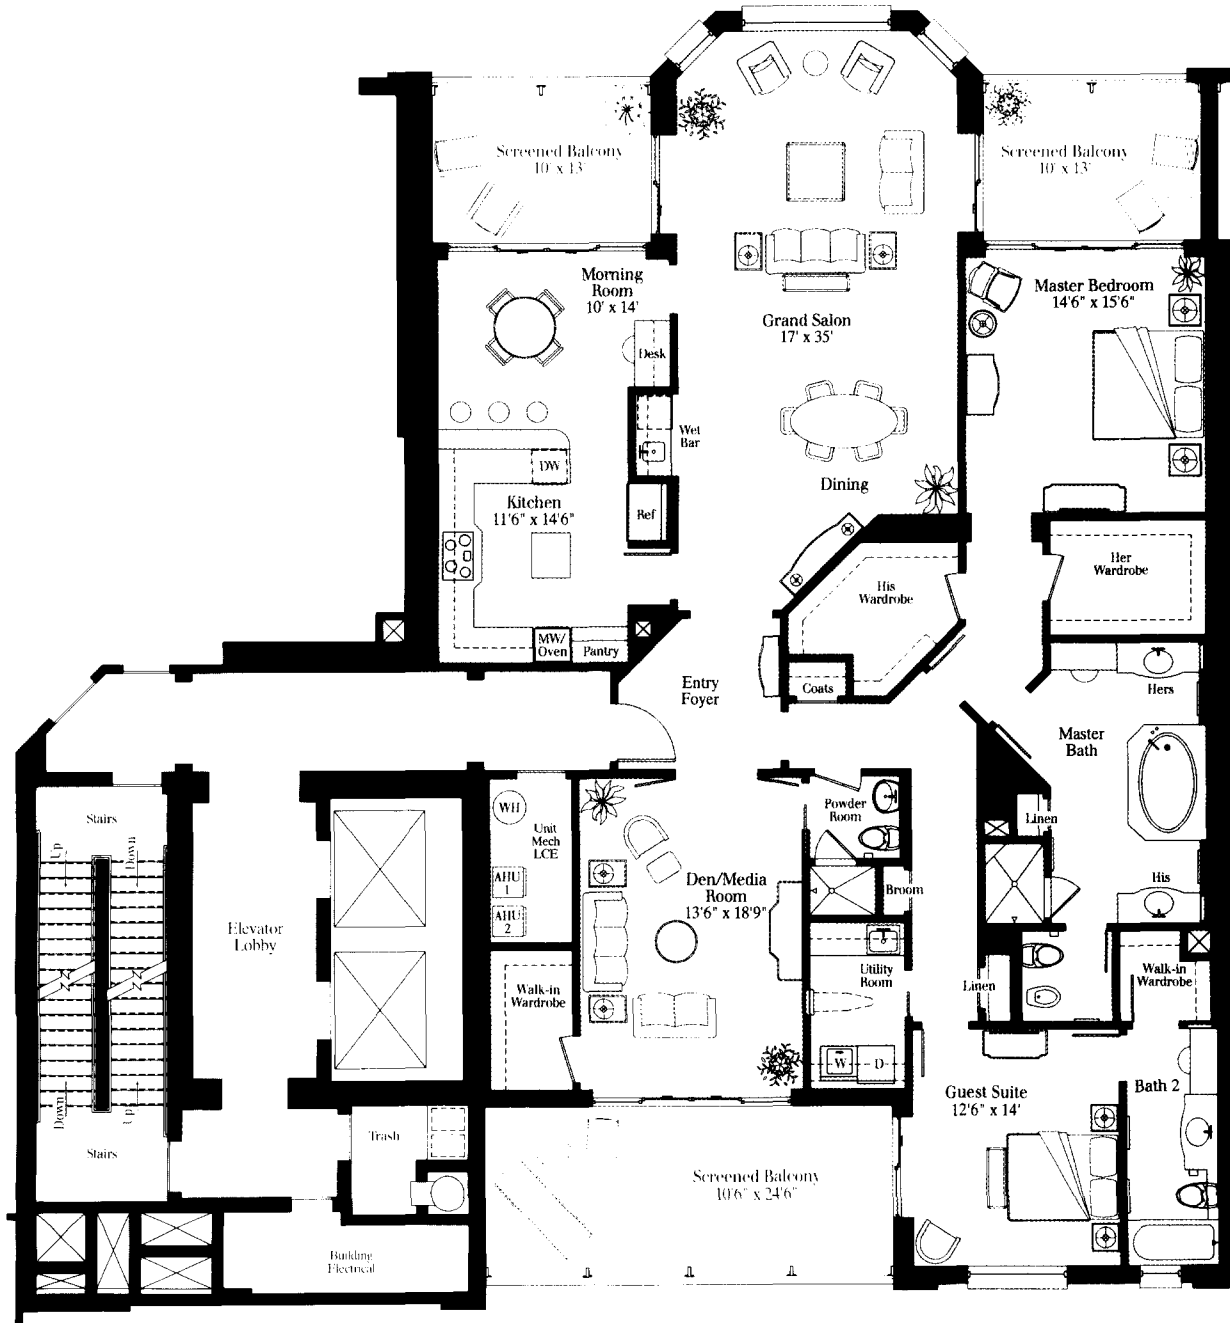

02 Residence

2 Bedrooms, 3 Baths and Den / Media Room
Convertible to 3rd Bedroom

Enclosed Area	2,860 Square Feet
Balcony Area	525 Square Feet
Total Residence	3,385 Square Feet

3rd Bedroom Option