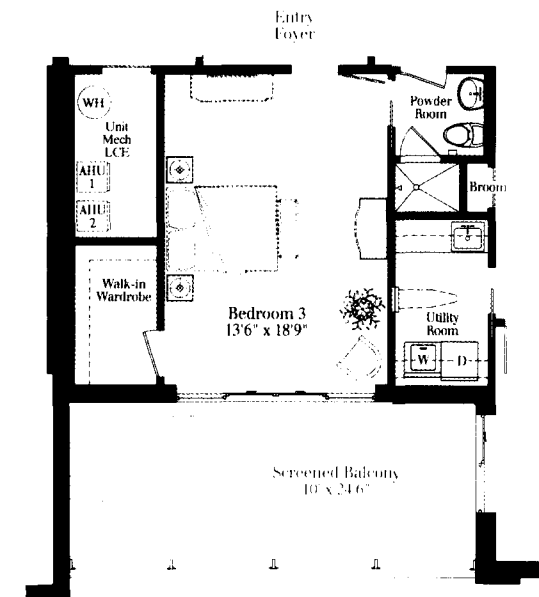

02 Residence

2 Bedrooms, 3 Baths and Den / Media Room
Convertible to 3rd Bedroom

Enclosed Area	2,860 Square Feet
Balcony Area	525 Square Feet
Total Residence	3,385 Square Feet

3rd Bedroom Option