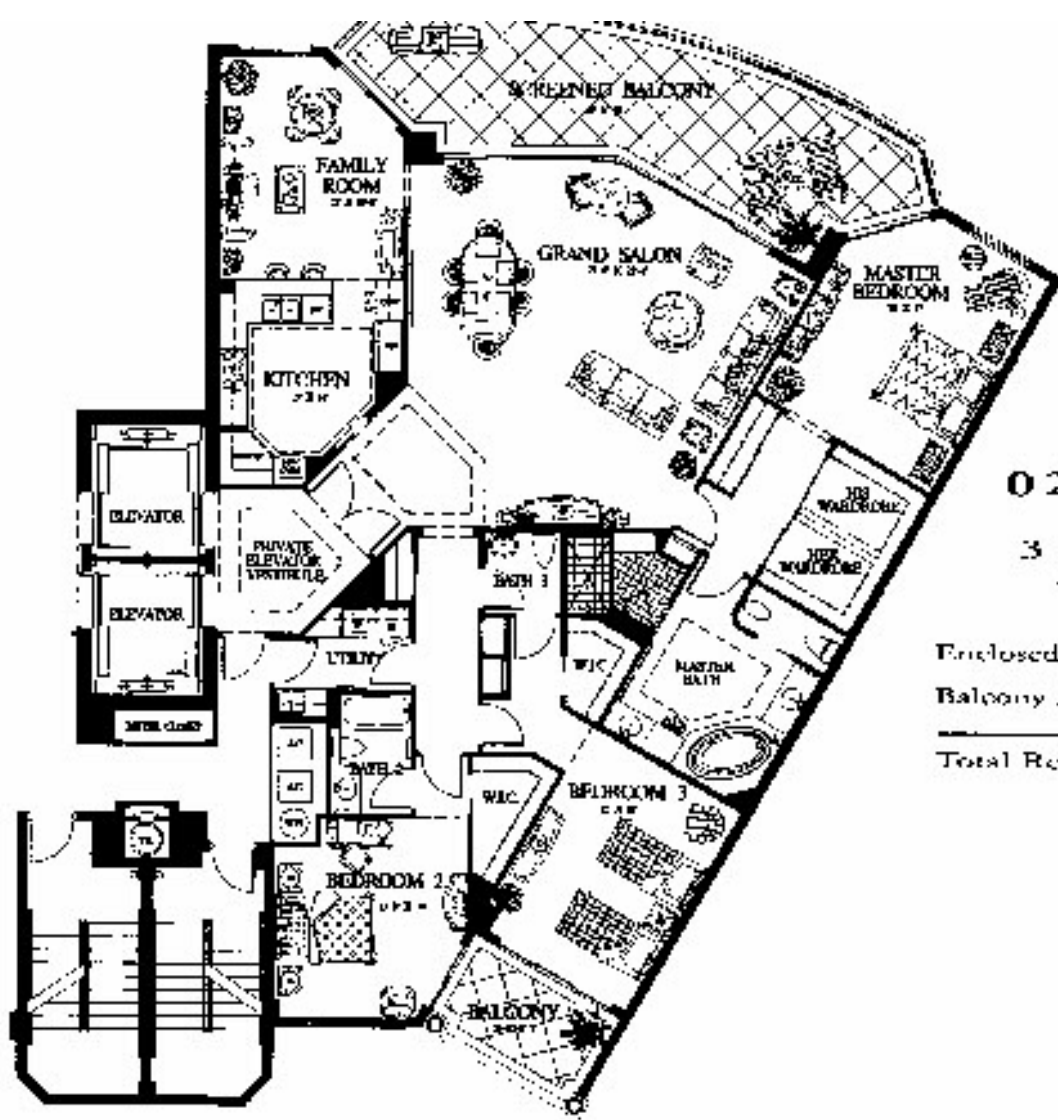

03 Residence

3 Bedroom, 3 Bath
& Family room

Closed Area	2,600 SQ. FT.
Balcony Area	495 SQ. FT.
<hr/>	
Total Residence	3,095 SQ. FT.

02 Residence

3 Bedroom, 3 Bath
& Family room

Enclosed Area	2,600 SQ. FT.
Balcony Area	495 SQ. FT.
<hr/>	
Total Residence	3,095 SQ. FT.

01 Residence
3 Bedroom, 3 Bath
& Family room

Enclosed Area	2,900 SQ. FT.
Balcony Area	825 SQ. FT.
<hr/>	
Total Residence	3,725 SQ. FT.