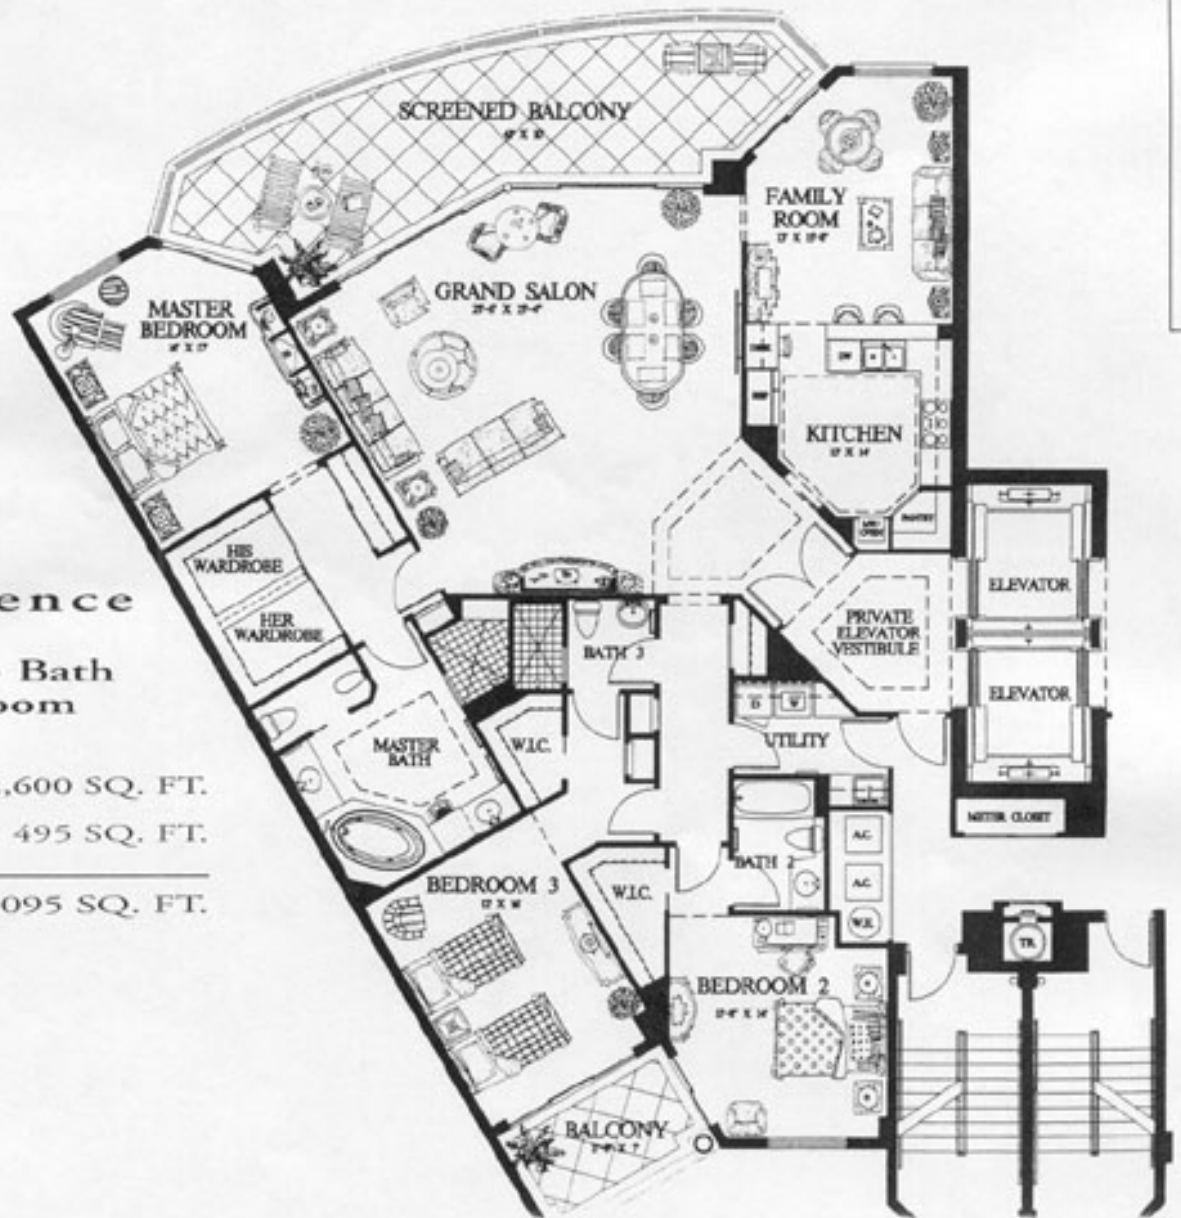

03 Residence

3 Bedroom, 3 Bath
& Family room

Closed Area	2,600 SQ. FT.
Balcony Area	495 SQ. FT.
<hr/>	
Total Residence	3,095 SQ. FT.

02 Residence

3 Bedroom, 3 Bath
& Family room

Enclosed Area	2,600 SQ. FT.
Balcony Area	495 SQ. FT.
<hr/>	
Total Residence	3,095 SQ. FT.

01 Residence
3 Bedroom, 3 Bath
& Family room

Enclosed Area	2,900 SQ. FT.
Balcony Area	825 SQ. FT.
<hr/>	
Total Residence	3,725 SQ. FT.